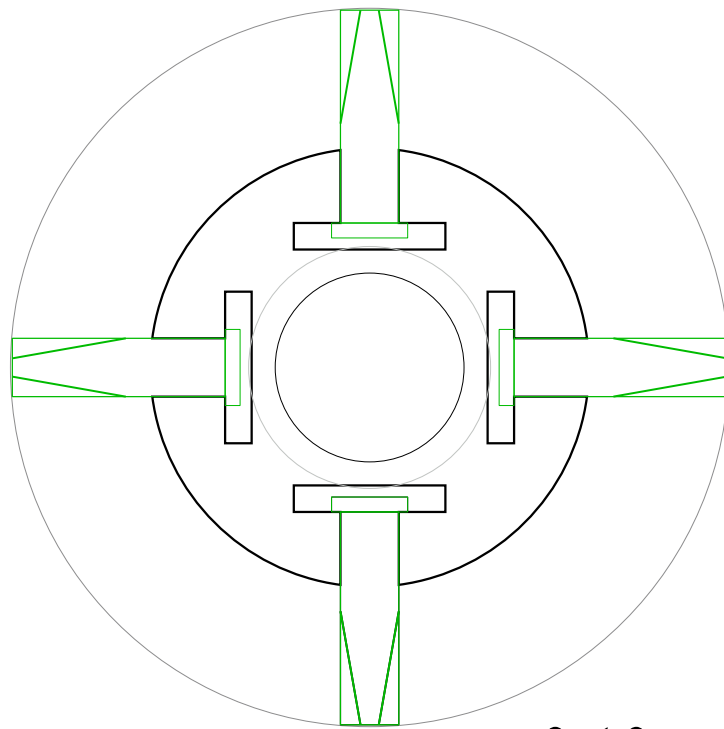

Hard Drive Centrifuge - Inlay

8-10 mm Acrylic

1:1